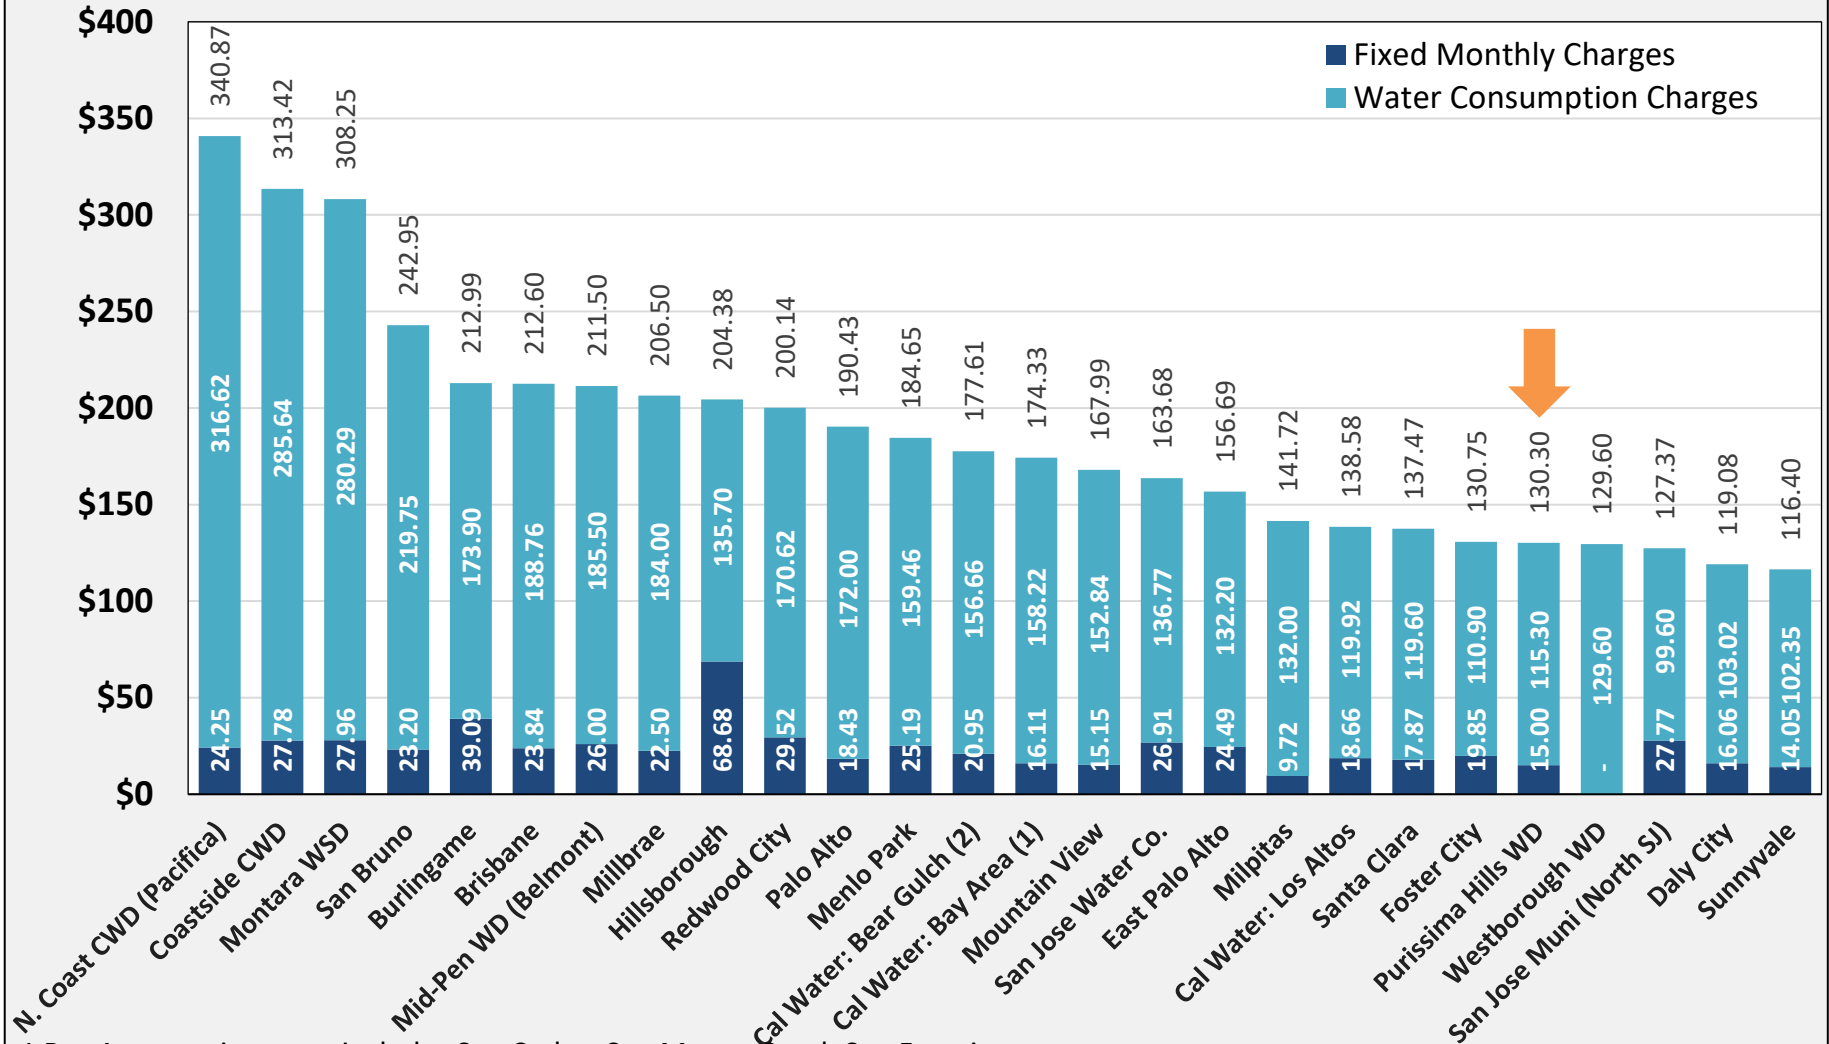

Figure 2

Single Family Residential Monthly Water Charges 20 ccf monthly water use (492 gpd)

1 Bay Area service areas includes San Carlos, San Mateo, South San Francisco.

2 Bear Gulch service area includes Atherton, Woodside, and part of Menlo Park.